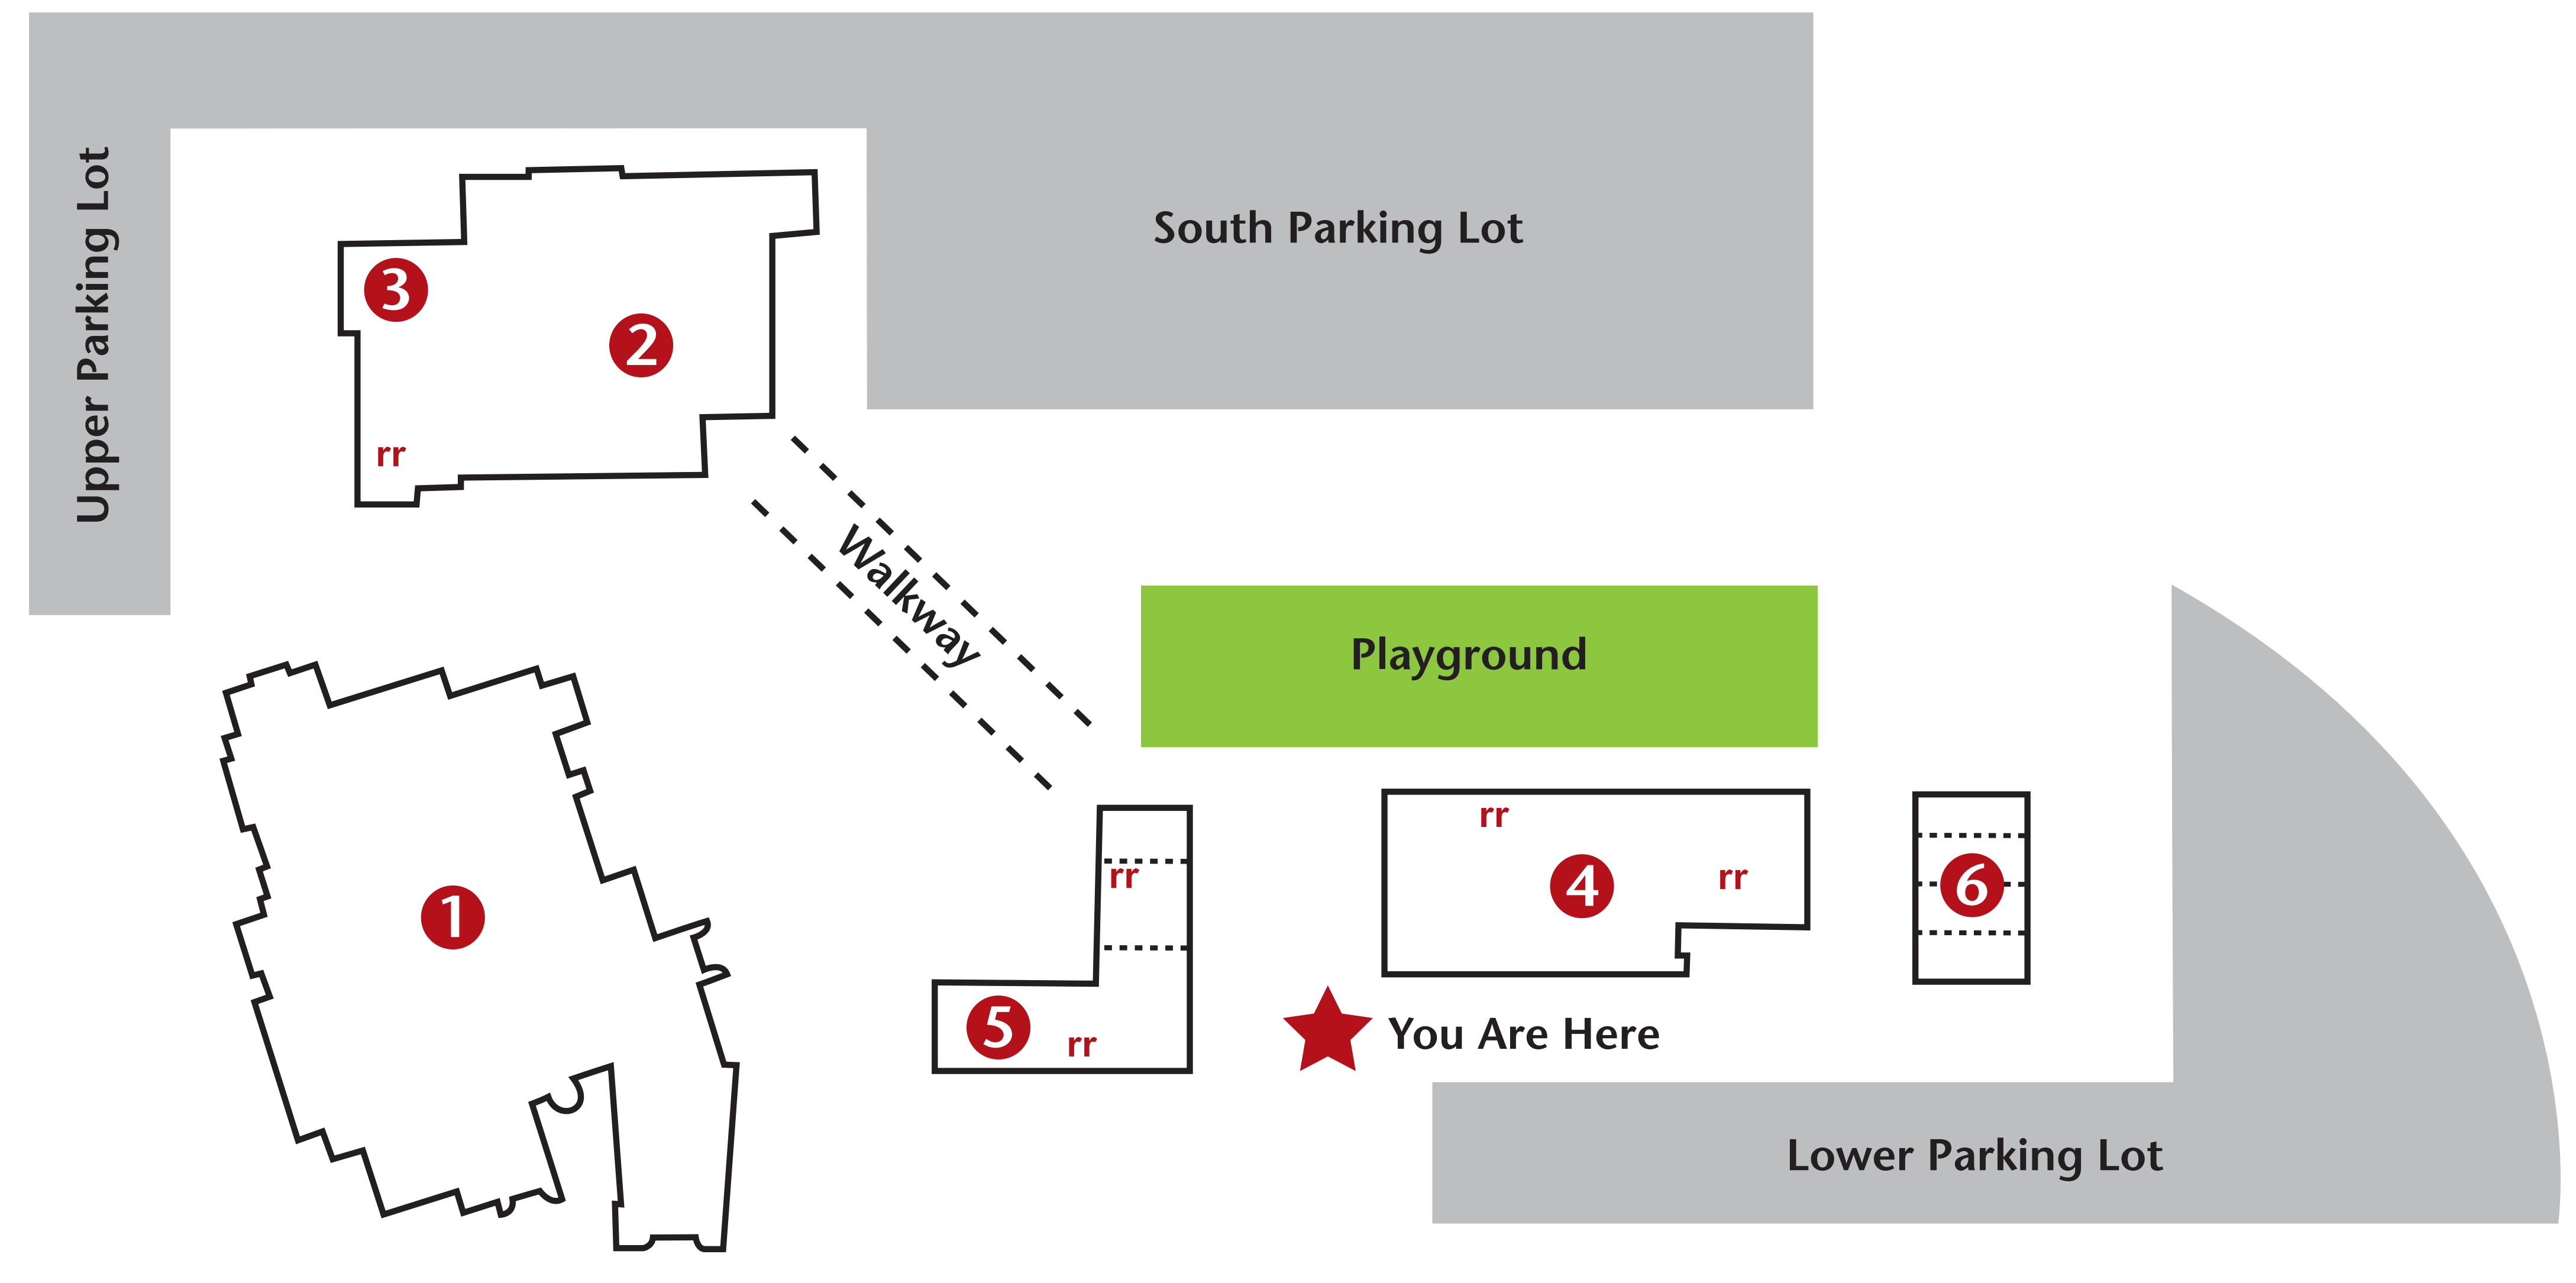

THE VILLAGE COMMUNITY PRESBYTERIAN CHURCH

6225 Paseo Delicias • Rancho Santa Fe, CA • (858) 756-2441 • www.villagechurch.org

CAMPUS MAP

LA VALLE PLATIADA

PASEO DELICIAS

LEGEND

- 1 - New Sanctuary / Administration Building**
(Under Construction)
- 2 - Fellowship & Worship Center** (Rooms A-F)
- 3 - Student Lounge**
- 4 - Nursery & Sunday School Building**
 - The Village Church Nursery School Office
 - Children & Student Ministry Office

- 5 - Administration Building**
 - Church Office
 - Choir Room
 - Cradle Room
- 6 - Modular Building** (Rooms 1-4)
- rr - Restrooms**