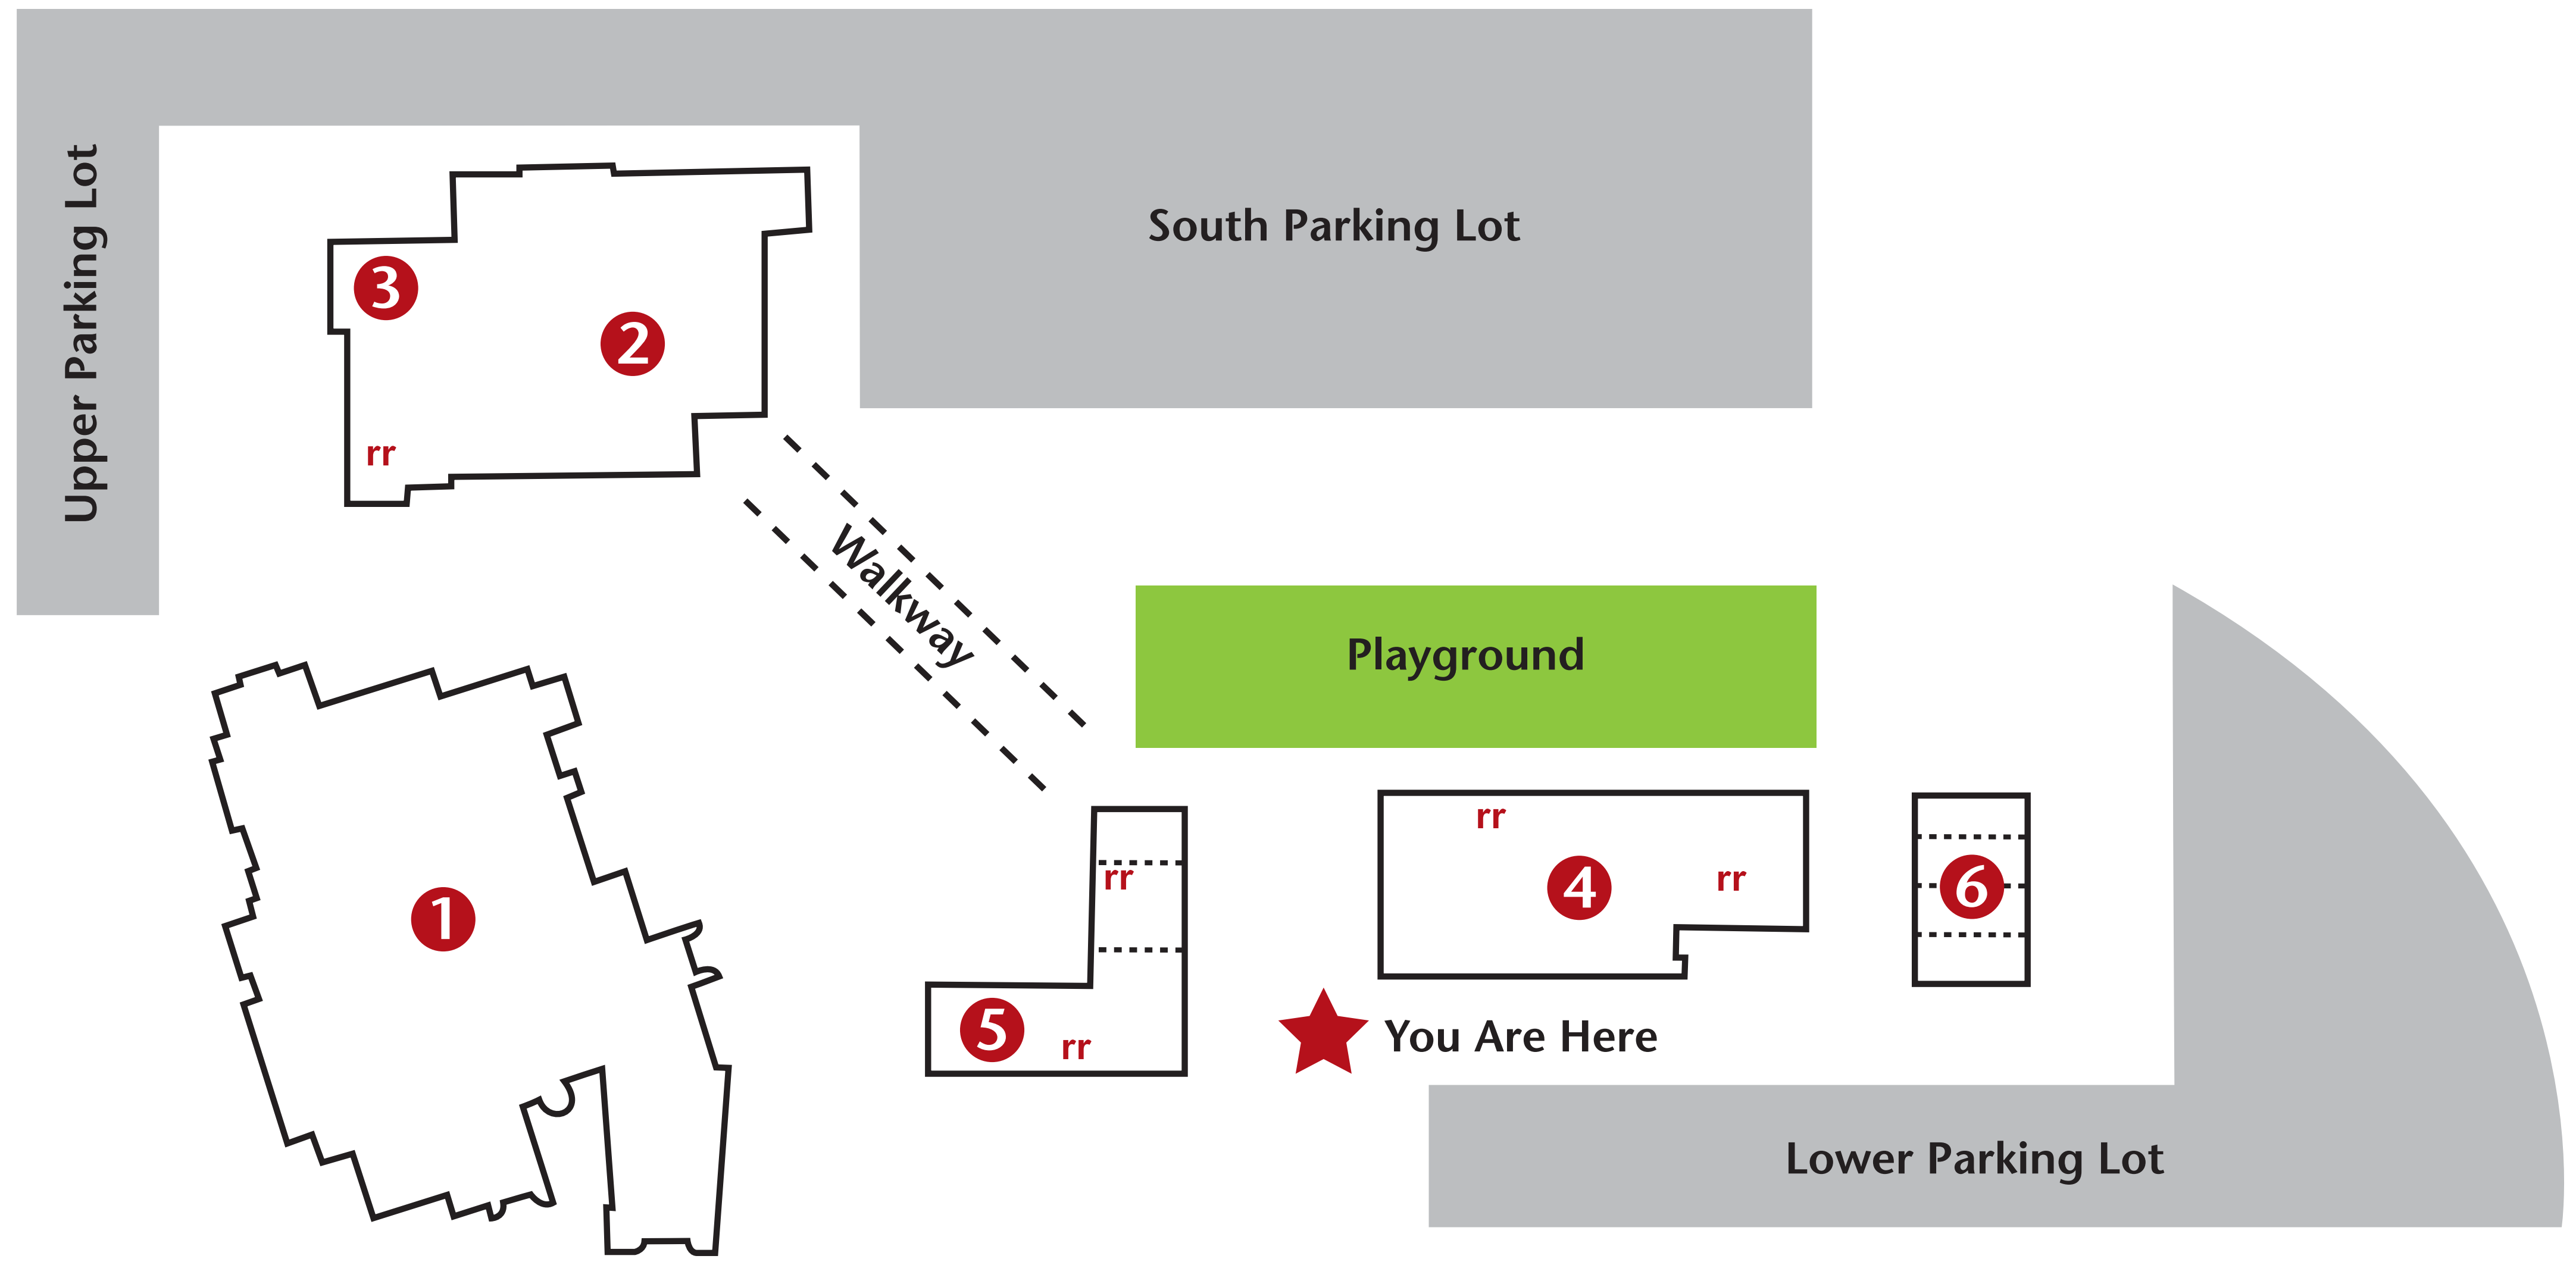

## CAMPUS MAP

LA VALLE PLATIADA

PASEO DELICIAS

## LEGEND

- 1 - New Sanctuary / Administration Building**  
*(Under Construction)*
- 2 - Fellowship & Worship Center** *(Rooms A-F)*
- 3 - Student Lounge**
- 4 - Nursery & Sunday School Building**
  - The Village Church Nursery School Office
  - Children & Student Ministry Office

- 5 - Administration Building**
  - Church Office
  - Choir Room
  - Cradle Room
- 6 - Modular Building** *(Rooms 1-4)*
- rr - Restrooms**